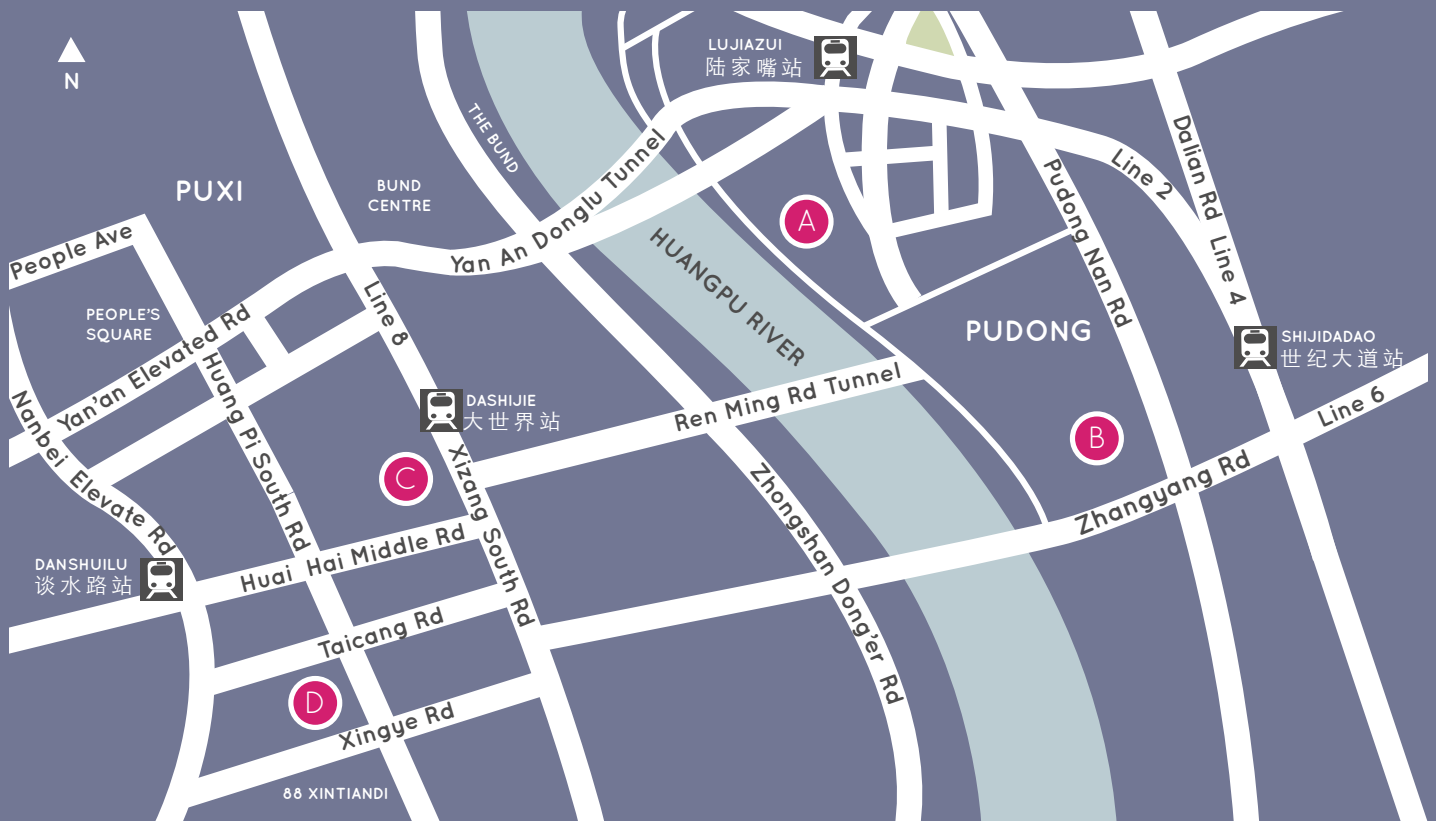

info.sh@
apbcOffices.com

A MIRAE ASSET TOWER
Level 20
166 Lujiangzui Ring Road
Pudong
Shanghai 200120

B TIMES SQUARE
Level 17
500 Zhang Yang Road
Pudong
Shanghai 200120

C SHANGHAI TIMES SQUARE
Level 26
Luwan
93 Huai Hai Zhong Road
Shanghai 200021